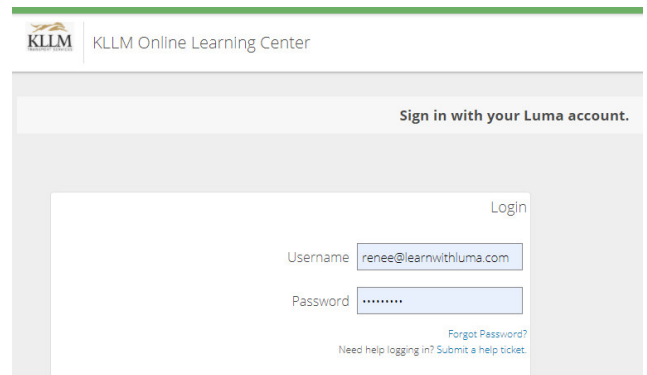

Luma is our new training provider. Luma creates short bite-sized customized trainings they call eNuggets® to help with learning. Be on the lookout for training challenges and opportunities to earn points and collect digital badges in their system. **FOLLOW THE SIMPLE STEPS BELOW TO GET STARTED**

Step 1: Go to the Learning Website

- Enter <https://enuggetlearning.com/kllm> in your website browser.

Step 2: Enter your Username & Password

- Your **Username** is **your email**.
- Your **Password** is **welcome**.
- Then click on **Log In**. The username and Password are case sensitive.
- This will take you to the Online Learning Center to view your training.