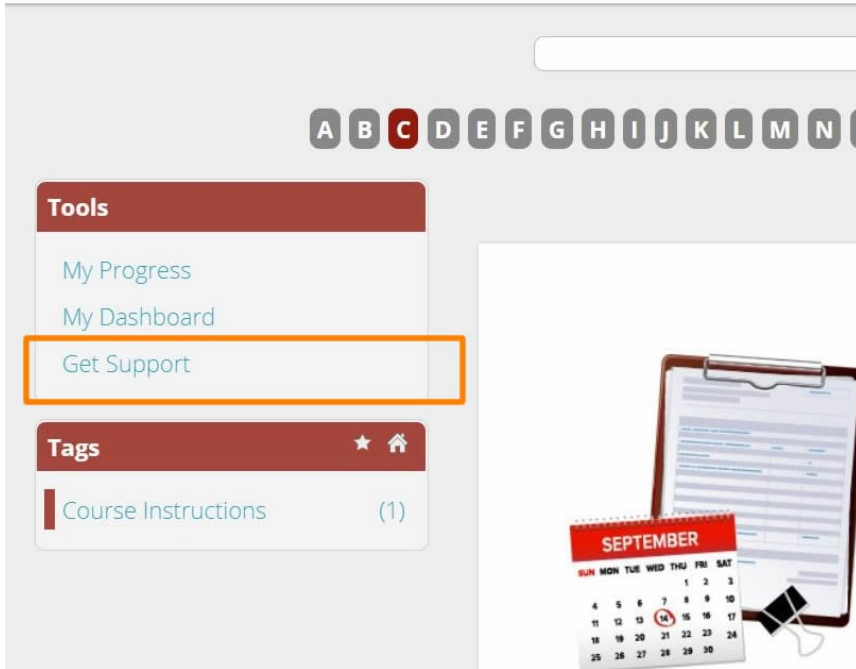

Troubleshooting – Technical Support

Luma Brighter Learning: If you need any assistance all you have do is click on **Get Support** under **Tools**.

Fill out the technical support ticket and click, **Submit**.

Someone from the Luma team will respond to your ticket as quickly as possibly.

We will call you back if you want to speak to a team member.

Technical Support Ticket

Name:

Email:

Phone Number:

Preferred Method of Contact:

Course: Crum Trucking Online Learning Center

Subject:

What is your issue?

Attachment: No file chosen